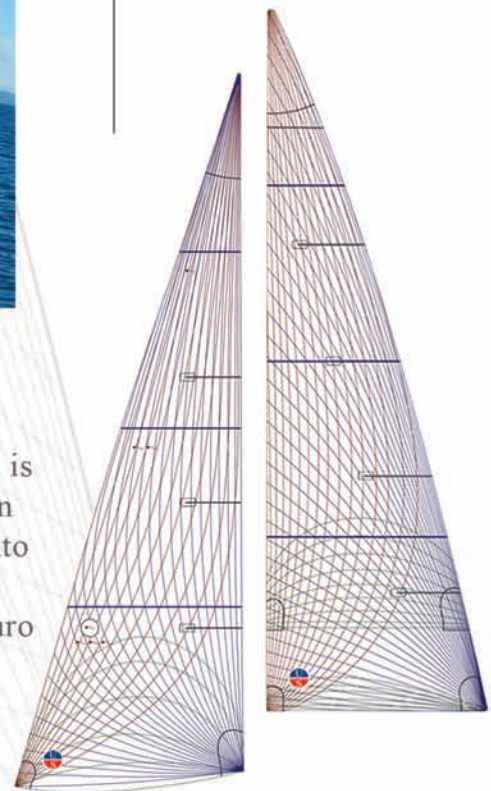

FIBERPATH™ CRUISE ENDURO

CUSTOM MEMBRANE SAILS BY ULLMAN SAILS

This is the ultimate cruising product for the performance-minded offshore cruiser. Designed and built like a racing sail, FiberPath Cruise Enduro offers the performance of a membrane sail with a rugged Taffeta exterior for extended durability.

CONSTRUCTION

Film-on-Film
+
Double Taffeta

FIBER CHOICE

Technora

WHY FIBERPATH?

FiberPath Cruise Enduro is built rugged for offshore sailing, but is still ideal for performance day sailing. The load path mapping in FiberPath directly addresses the loads of your sail, translating into a strong, low-stretch sail that performs in a wide range of wind conditions. The custom fiber layout also makes the Cruise Enduro series available for pocket cruisers up to super yachts.

Standard
Taffeta
Color

TECHNORA & TAFFETA

Like FiberPath racing sails, the FiberPath Cruise Enduro series is built with Technora fiber for its low stretch, fatigue resistance, and UV properties. Technora is more durable and less prone to UV damage than Kevlar, making it the ideal choice for all FiberPath sails. FiberPath Cruise Enduro sails also are reinforced with durable woven Taffeta that essentially “sandwiches” the laminate, protecting the sail from the elements and prolonging sail shape.

Ullman Sails

DESIGN & PERFORMANCE

Every FiberPath Cruise Enduro sail is designed for optimal performance and efficiency, making your sails easier to trim and your boat easier to helm. By keeping the boat flatter and reducing the need to reef, cruising is safer and more enjoyable for you, your family and friends.