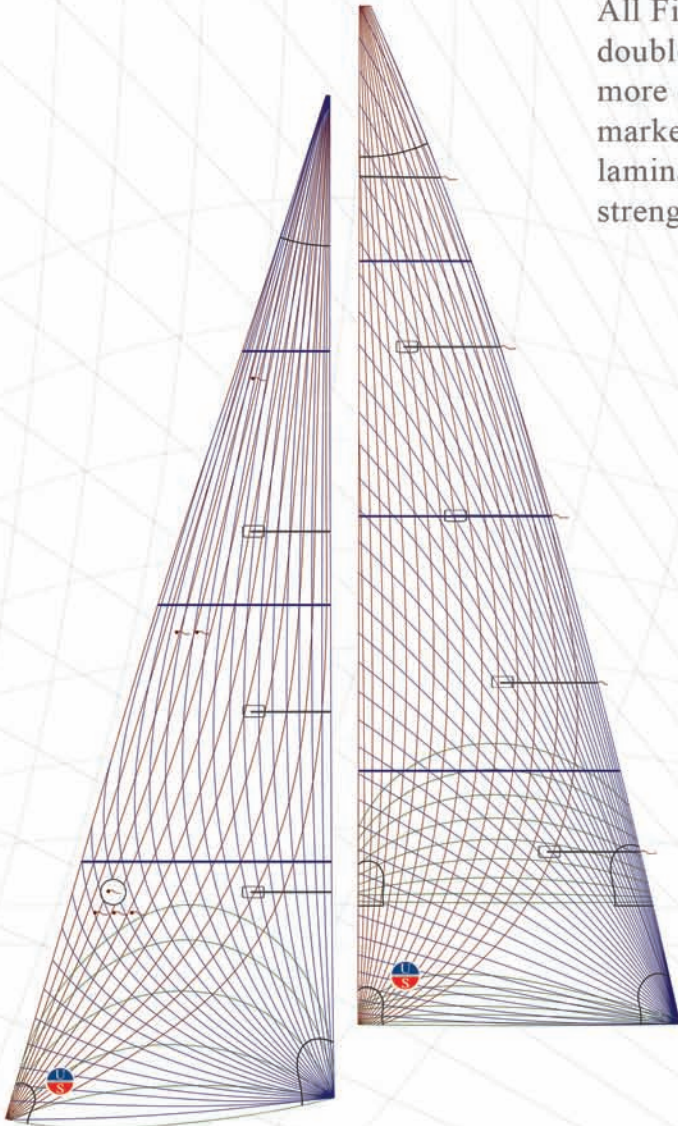

CONSTRUCTION

Film-on-Film
+
Double Taffeta

FIBER CHOICE

Technora

WHY FIBERPATH?

FiberPath Cruise Enduro is built rugged for offshore sailing, but is still ideal for performance day sailing. The load path mapping in FiberPath directly addresses the loads of your sail, translating into a strong, low-stretch sail that performs in a wide range of wind conditions. The custom fiber layout also makes the Cruise Enduro series available for pocket cruisers up to super yachts.

Standard
Taffeta
Color

TECHNORA & TAFFETA

Like FiberPath racing sails, the FiberPath Cruise Enduro series is built with Technora fiber for its low stretch, fatigue resistance, and UV properties. Technora is more durable and less prone to UV damage than Kevlar, making it the ideal choice for all FiberPath sails. FiberPath Cruise Enduro sails also are reinforced with durable woven Taffeta that essentially “sandwiches” the laminate, protecting the sail from the elements and prolonging sail shape.

Ullman Sails

DESIGN & PERFORMANCE

Every FiberPath Cruise Enduro sail is designed for optimal performance and efficiency, making your sails easier to trim and your boat easier to helm. By keeping the boat flatter and reducing the need to reef, cruising is safer and more enjoyable for you, your family and friends.

SUPERIOR LAMINATION

All FiberPath sails undergo a high pressure, high heat, double-sided lamination process that results in a stronger, more durable laminate than other membrane sails on the market. The Technora fibers are also pretreated before lamination to ensure the best bond possible, which further strengthens the laminate.