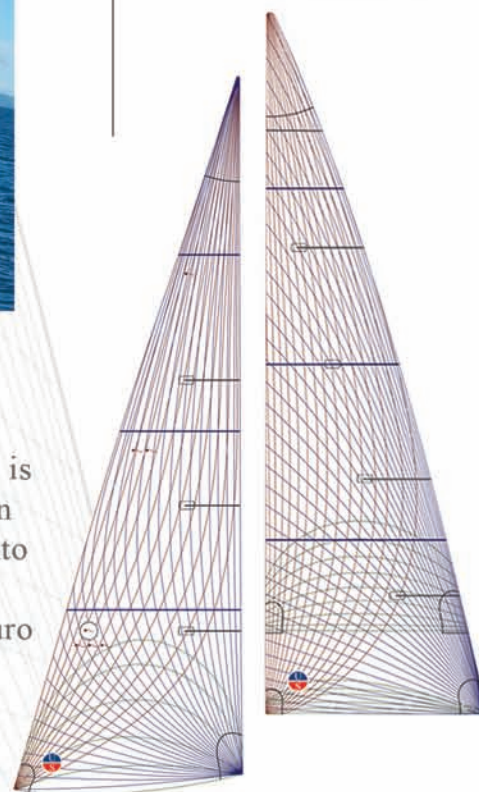

FIBERPATH™ CRUISE ENDURO

CUSTOM MEMBRANE SAILS BY ULLMAN SAILS

This is the ultimate cruising product for the performance-minded offshore cruiser. Designed and built like a racing sail, FiberPath Cruise Enduro offers the performance of a membrane sail with a rugged Taffeta exterior for extended durability.

CONSTRUCTION

Film-on-Film
+
Double Taffeta

FIBER CHOICE

Technora

WHY FIBERPATH?

FiberPath Cruise Enduro is built rugged for offshore sailing, but is still ideal for performance day sailing. The load path mapping in FiberPath directly addresses the loads of your sail, translating into a strong, low-stretch sail that performs in a wide range of wind conditions. The custom fiber layout also makes the Cruise Enduro series available for pocket cruisers up to super yachts.

Standard
Taffeta
Color

TECHNORA & TAFFETA

Like FiberPath racing sails, the FiberPath Cruise Enduro series is built with Technora fiber for its low stretch, fatigue resistance, and UV properties. Technora is more durable and less prone to UV damage than Kevlar, making it the ideal choice for all FiberPath sails. FiberPath Cruise Enduro sails also are reinforced with durable woven Taffeta that essentially “sandwiches” the laminate, protecting the sail from the elements and prolonging sail shape.

Ullman Sails

DESIGN & PERFORMANCE

Every FiberPath Cruise Enduro sail is designed for optimal performance and efficiency, making your sails easier to trim and your boat easier to helm. By keeping the boat flatter and reducing the need to reef, cruising is safer and more enjoyable for you, your family and friends.